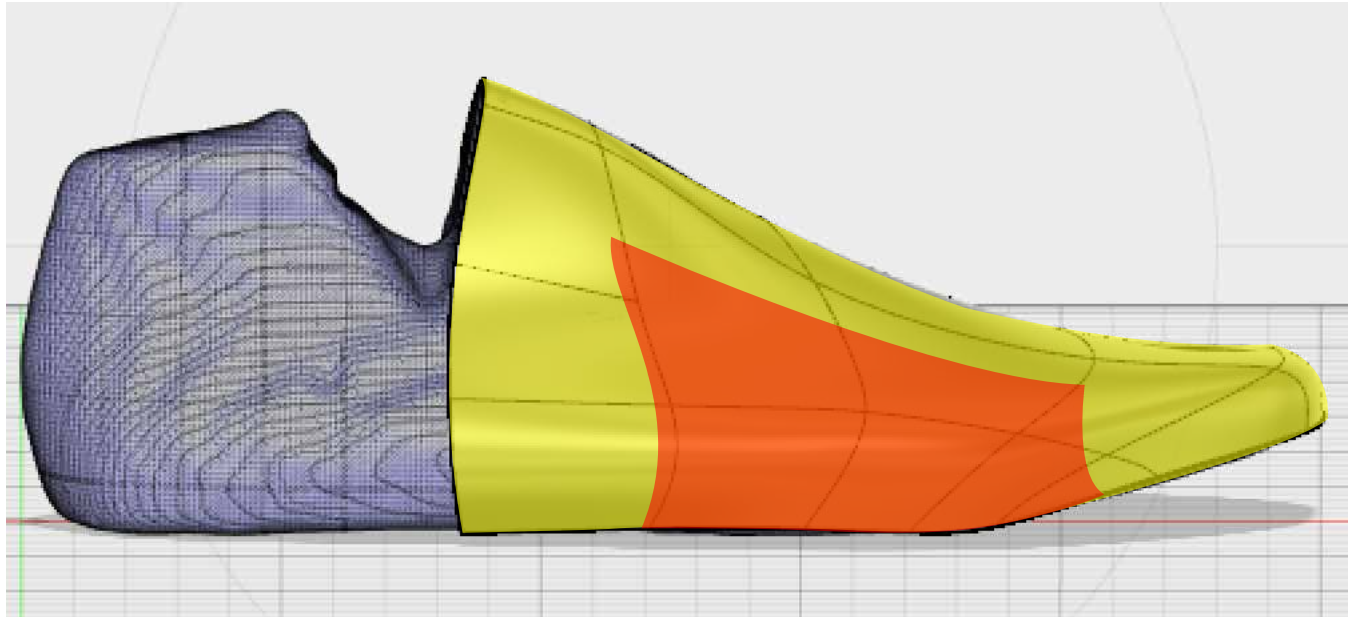

OUTSIDE

TOTAL THICKNESS OF RED AREA: 12.6mm

TOTAL THICKNESS OF YELLOW AREA: 0.5mm

INSIDE

TOTAL THICKNESS OF RED AREA: 6.3mm

TOTAL THICKNESS OF YELLOW AREA: 0.5mm