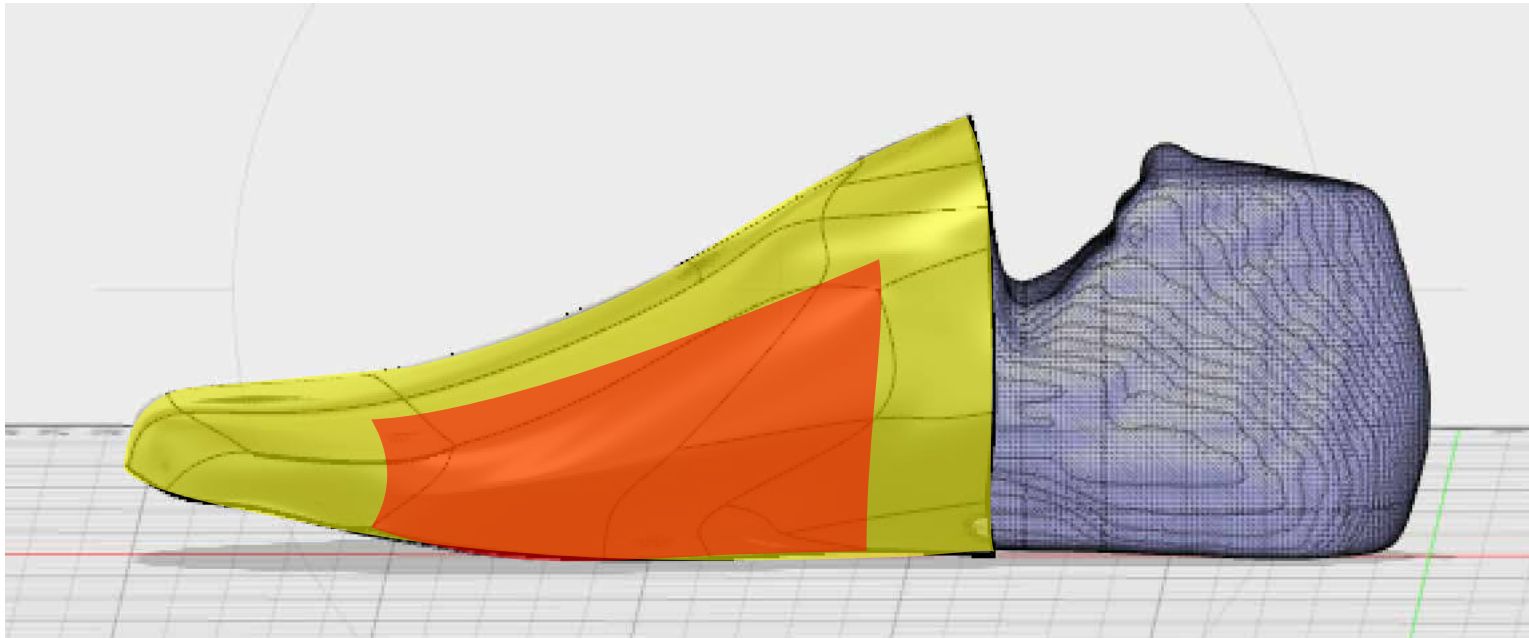

OUTSIDE

TOTAL THICKNESS OF RED AREA: 12.6mm

TOTAL THICKNESS OF YELLOW AREA: 0.5mm

INSIDE

TOTAL THICKNESS OF RED AREA: 6.3mm

TOTAL THICKNESS OF YELLOW AREA: 0.5mm